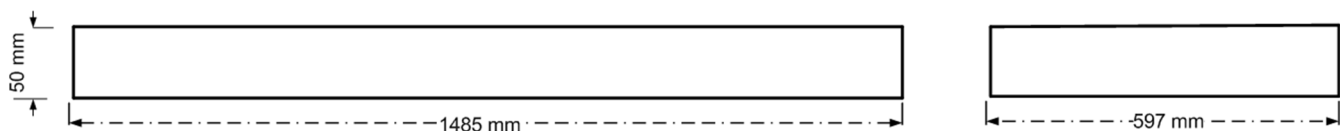

Electrical Data

Lamp Power	49 W
Input voltage	220-240 V
Input Frequency	50-60 Hz
Protection class	Class I

Mechanical Characteristics

Housing Material	Sheet steel 0,5mm
Surface Finish	White powder coating (RAL 9003)
Optical Cover	Anodised Aluminium Double Parabolic Reflector (CAT2)
Ingress protection code	IP 20
Mechanical impact protection code	IK03
Dimensions LxWxH	1485x597x50 mm

Logistics

Packing	1 pc per resistant carton
Net weight	xx kg
Gross weight	xx kg ₃
Volume	xx m ³

Dimensional Drawing

ELMASCO INDUSTRIES S.A.

Head Office : 44 K. Palama, 14343 N. Chalkidona, Athens, Greece

Production Plant : Ag. Adrianos, 21100 Nafplio, Greece